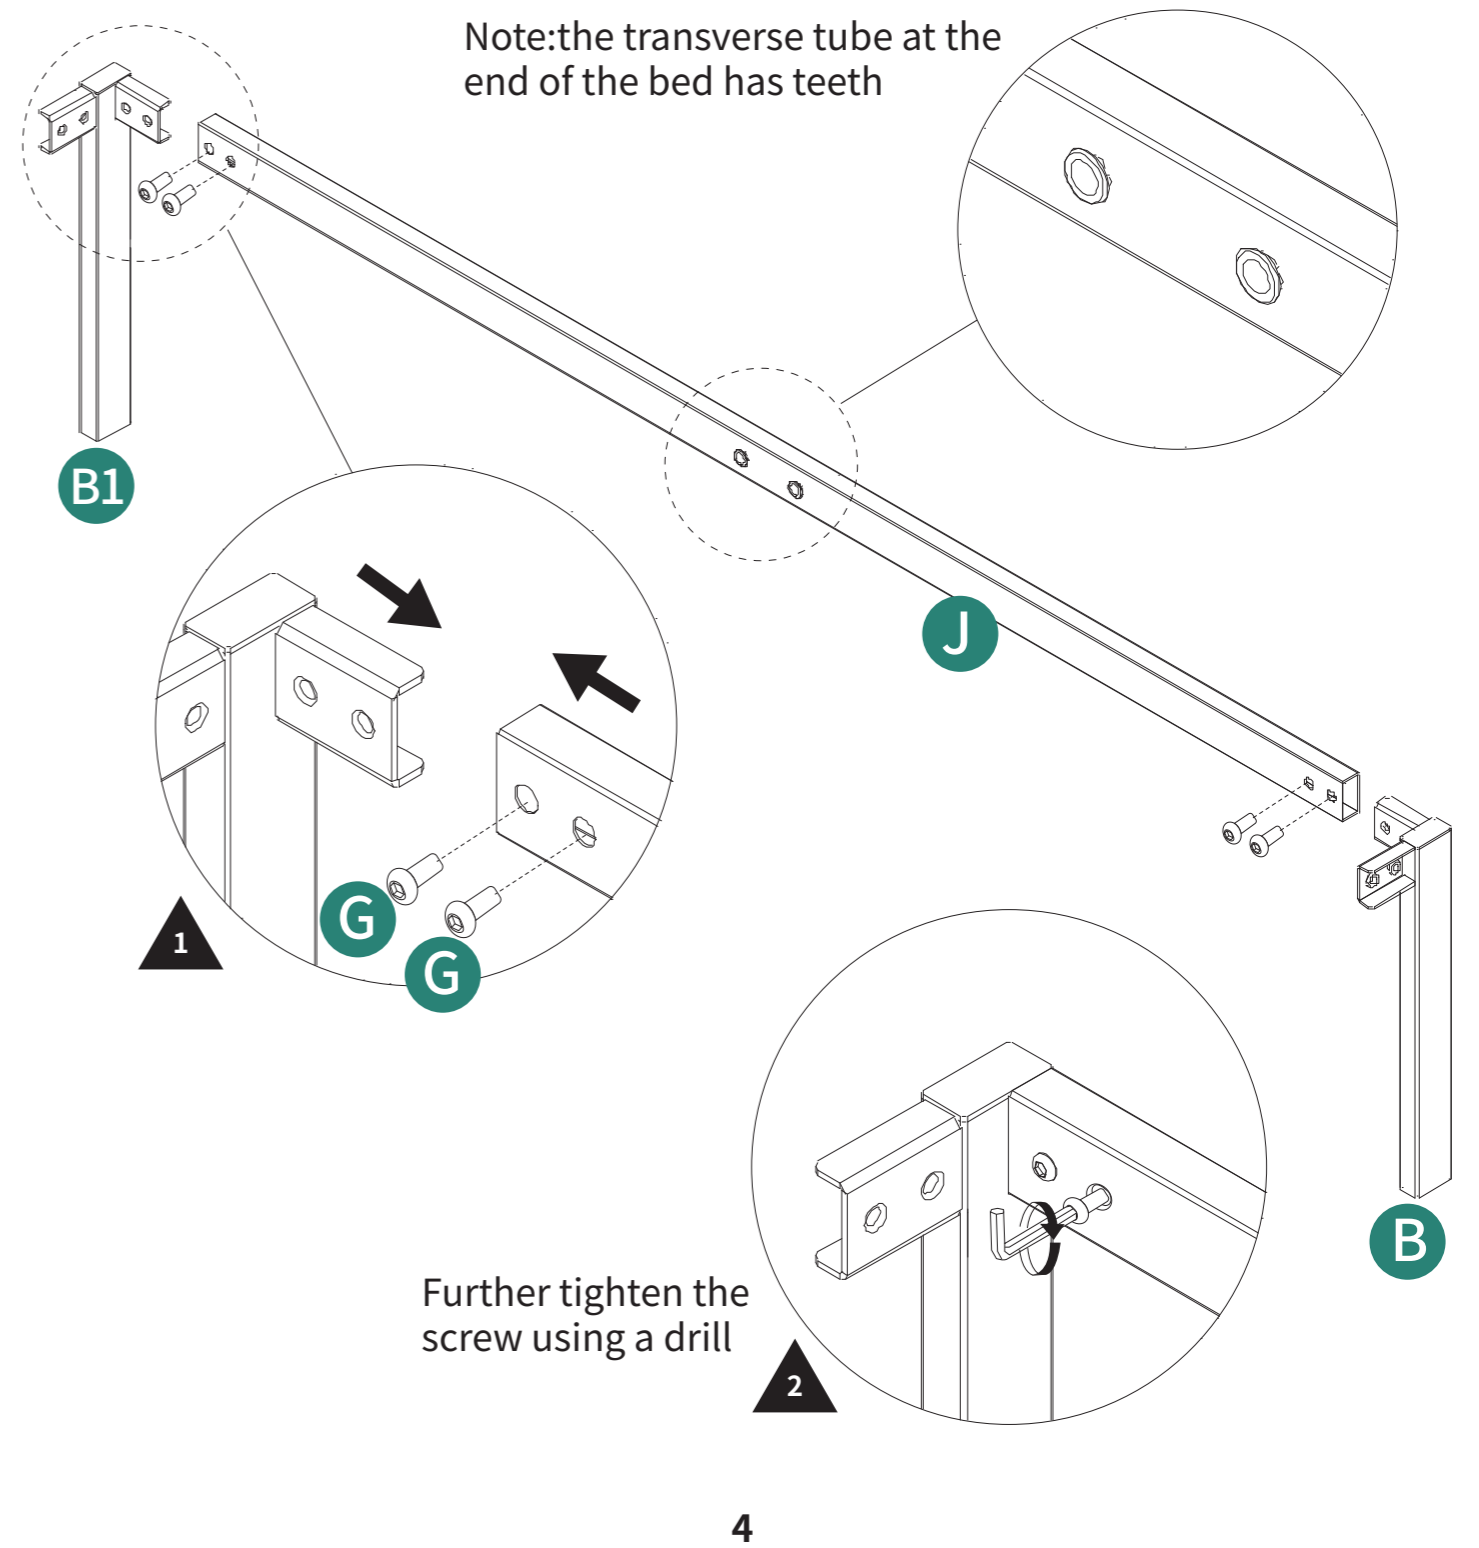

### METAL BED FRAME WITH WOODEN SLATS (FULL/QUEEN/KING)

- ⚠ 1. Two or more people are required for the assembly.
- 2. To avoid squeaking, fix the bolts tight until they can no longer turn. An electric drill is recommended for the assembly.

### Tools Required For Assembly

Item no.	Reference Image	Qty.
<b>A</b>		X 1
<b>A1</b>		X 1
<b>B</b>		X 2
<b>B1</b>		X 2
<b>C</b>		X 2

Item no.	Reference Image	Qty.
<b>D</b>		X 1
<b>E</b>		X 1
<b>F</b>		X 1
<b>G</b>		X 32
<b>H</b>		X 1
<b>I</b>		X 1
<b>J</b>		X 1
<b>K</b>		X 1
<b>L</b>		X 2