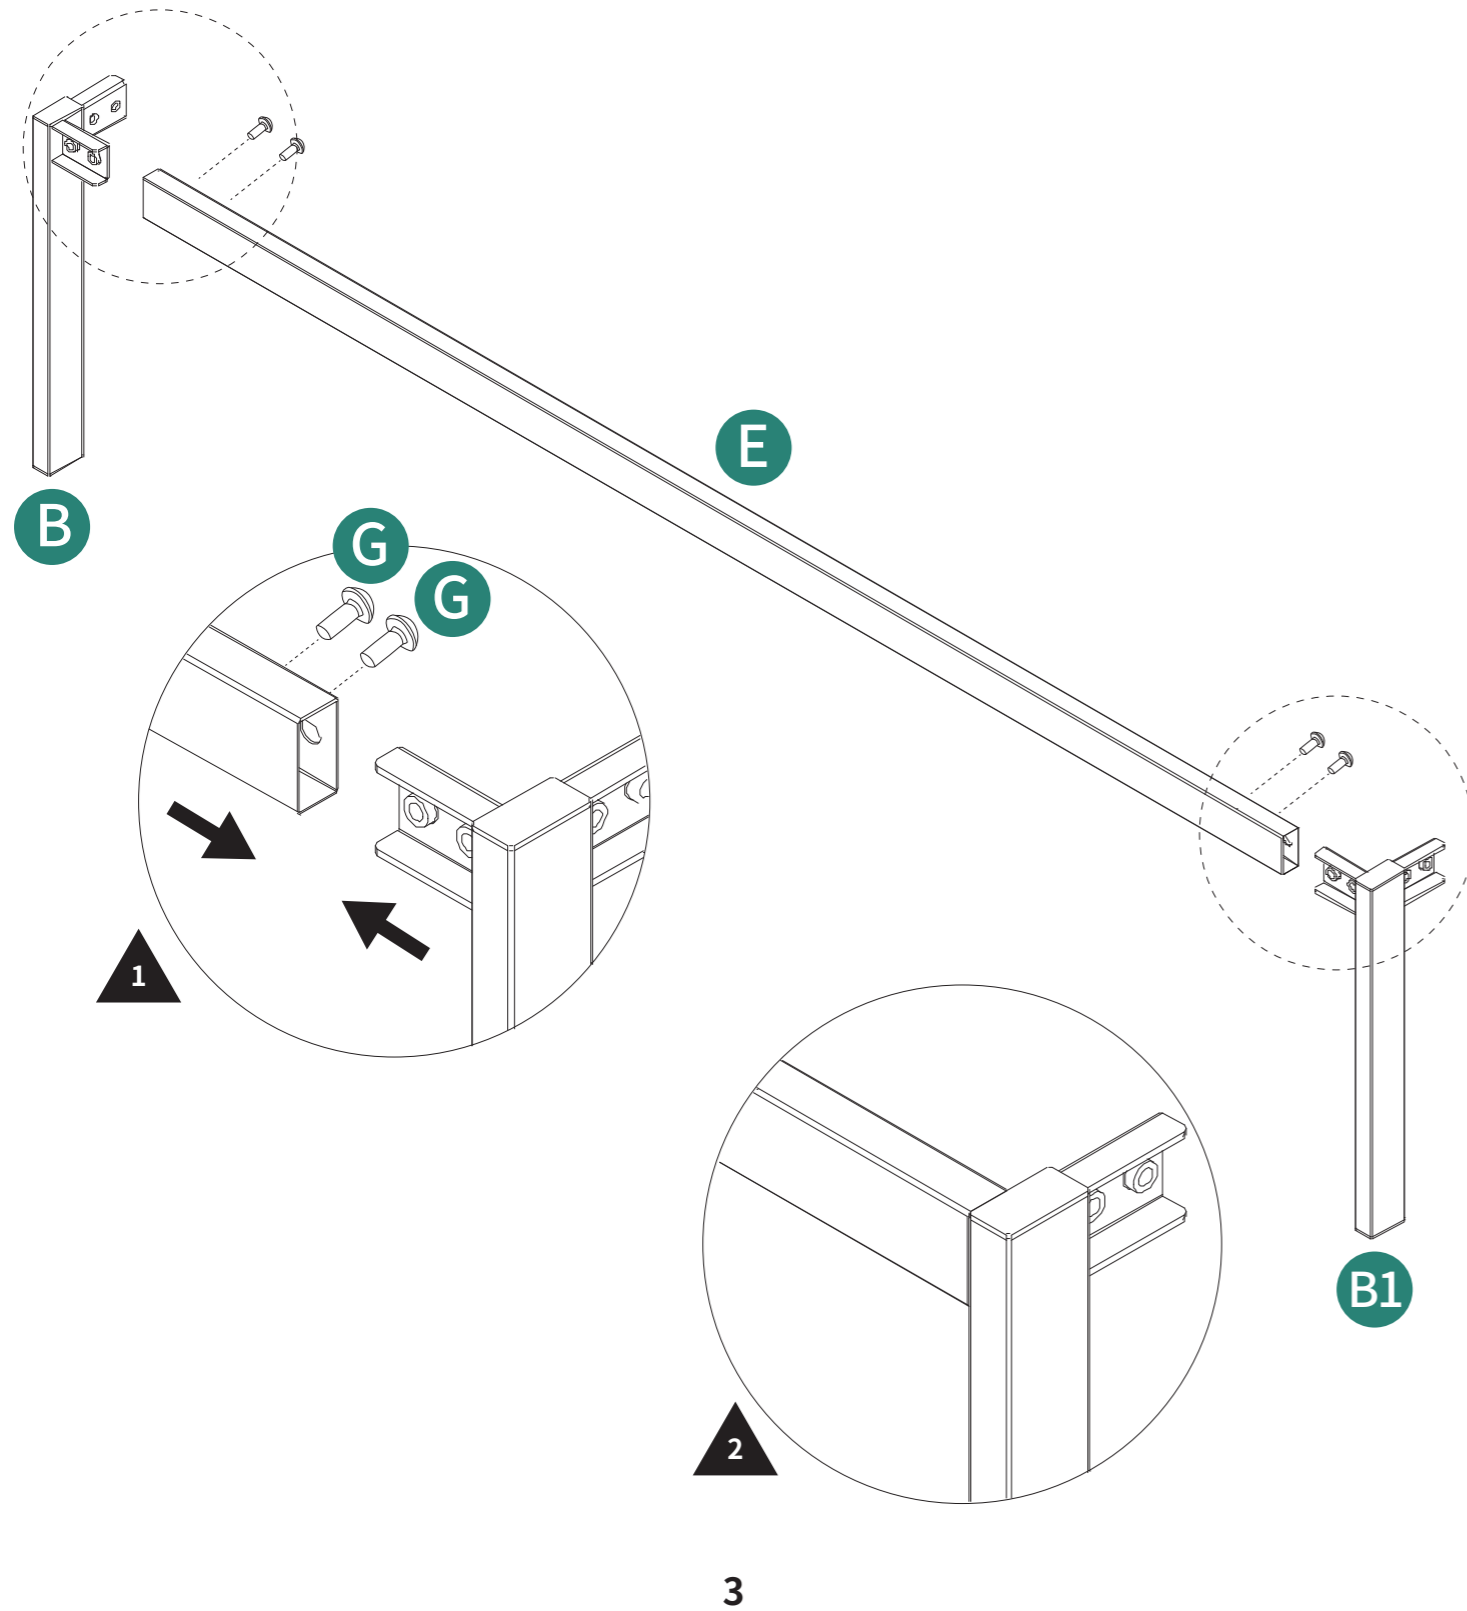

### METAL BED FRAME WITH WOODEN SLATS (FULL/QUEEN/KING)

- ⚠ 1. Two or more people are required for the assembly.
- 2. To avoid squeaking, fix the bolts tight until they can no longer turn. An electric drill is recommended for the assembly.

### Tools Required For Assembly

Item no.	Reference Image	Qty.
<b>A</b>		X 1
<b>A1</b>		X 1
<b>B</b>		X 2
<b>B1</b>		X 2
<b>C</b>		X 2

Item no.	Reference Image	Qty.
<b>D</b>		X 1
<b>E</b>		X 1
<b>F</b>		X 1
<b>G</b>		X 32
<b>H</b>		X 1
<b>I</b>		X 1
<b>J</b>		X 1
<b>K</b>		X 1
<b>L</b>		X 2